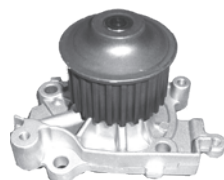

R301

Mitsubishi Carisma 1.8 GDI 16V (G36/GDI)
Mitsubishi Colt 1.6i (4G92-31/38/103)
Mitsubishi Colt V (CJ-A) 1600 cc.
Mitsubishi Lancer 1.6i (4G92-38)
Mitsubishi Montero iO (H6-W,H7-W) 1.8 GDI (4G93)
Mitsubishi Montero 1.8 GDI 16V (4G93-H / D)
Mitsubishi Montero 2.0 GDI 16V (4G94-H)
Mitsubishi Shogun Pinin 1.816V GDI (4G93-H)
Mitsubishi Shogun Pinin 2.0 GDI 16V (4G93-H)

97/ 30874316
97/ MD309756
99/05 MD346790
00/05
97/
99/
99/
01/
99/
99/

Polea de 24 Dientes